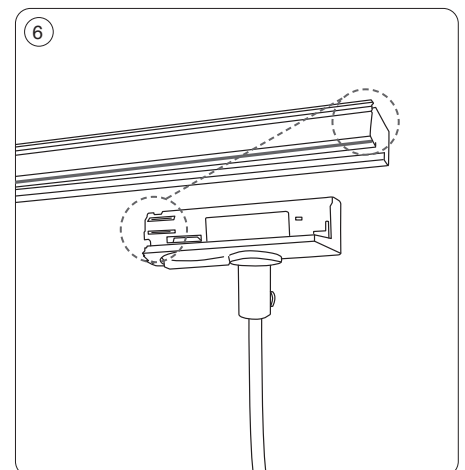

# Mita 1F Pendant adapter

Monteringsvejledning / Monteringsanvisning / Montasjeanvisning / Installation instructions /  
Installationsanleitung / Asennusohje

We refer to our website [www.scan-products.com](http://www.scan-products.com) regarding: products, documentation, approvals, dimmer overview, etc.