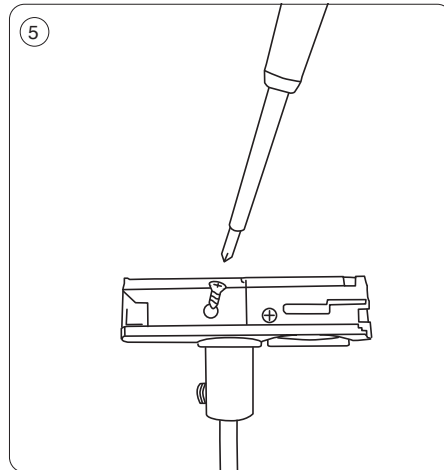

# Mita 1F Pendant adapter

Monteringsvejledning / Monteringsanvisning / Montasjeanvisning / Installation instructions /  
Installationsanleitung / Asennusohje

We refer to our website [www.scan-products.com](http://www.scan-products.com) regarding: products, documentation, approvals, dimmer overview, etc.