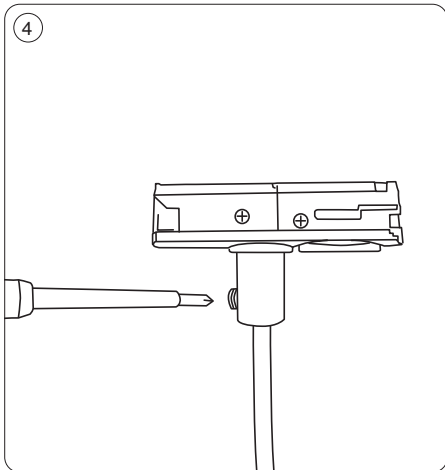

# Mita 1F Pendant adapter

Monteringsvejledning / Monteringsanvisning / Montasjeanvisning / Installation instructions /  
Installationsanleitung / Asennusohje

We refer to our website [www.scan-products.com](http://www.scan-products.com) regarding: products, documentation, approvals, dimmer overview, etc.